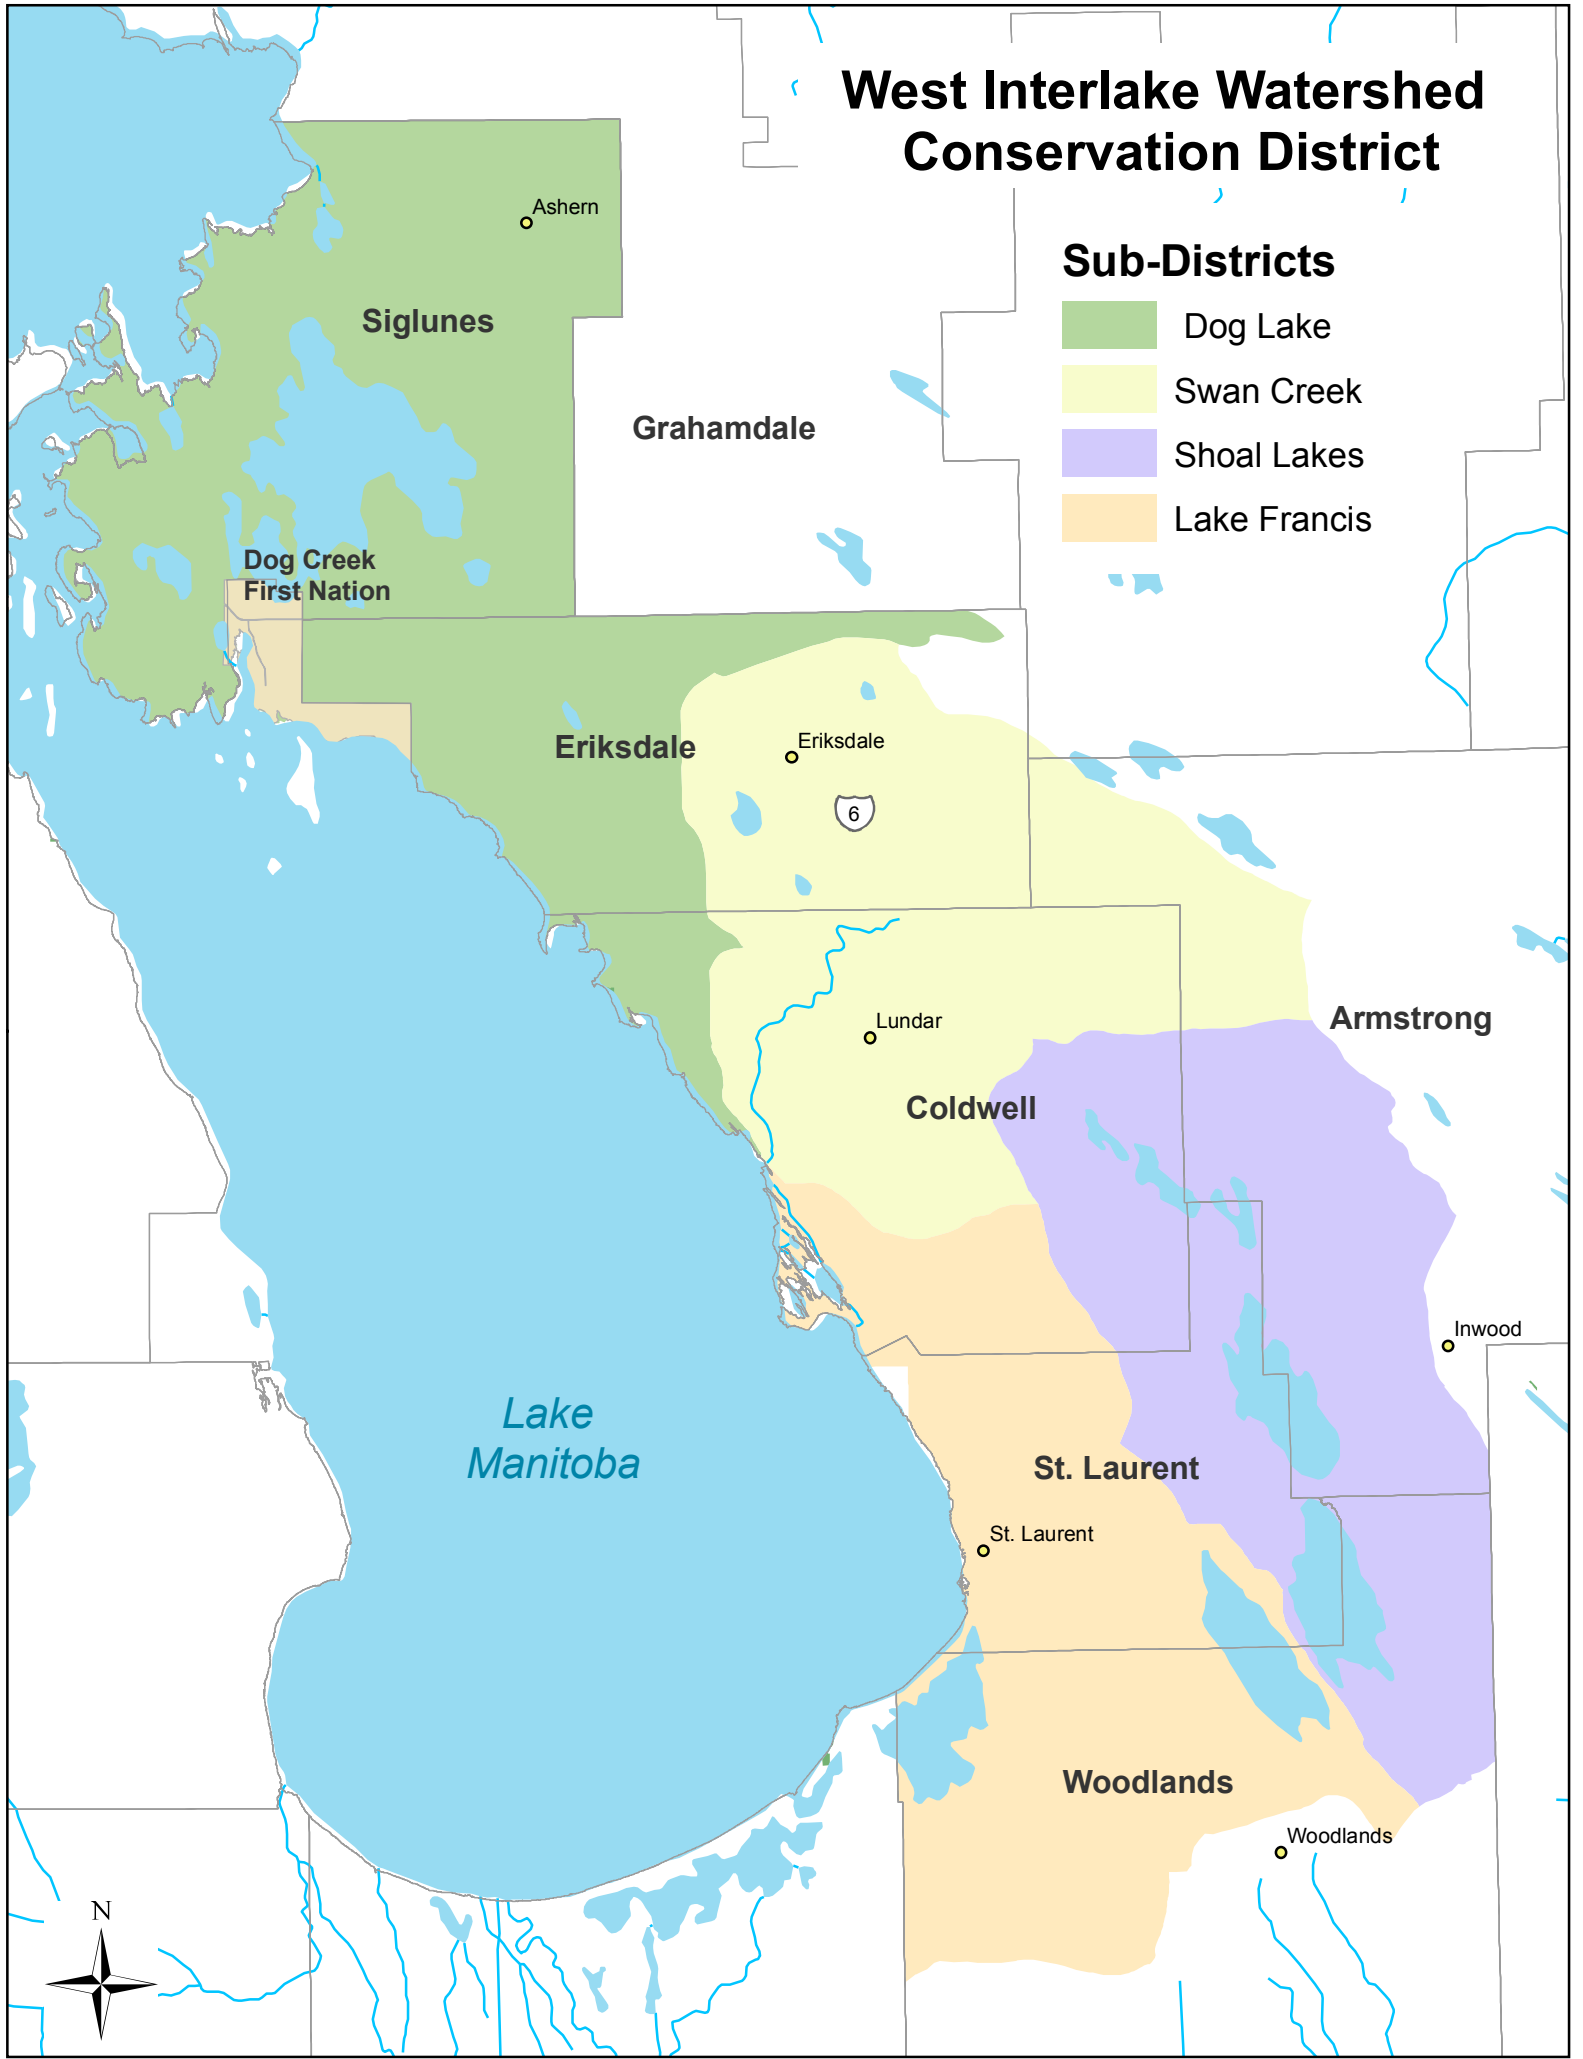

# West Interlake Watershed Conservation District

## Sub-Districts

-  Dog Lake
-  Swan Creek
-  Shoal Lakes
-  Lake Francis

Siglunes

Grahamdale

Dog Creek  
First Nation

Eriksdale

Eriksdale

6

Lundar

Coldwell

Armstrong

Lake  
Manitoba

Inwood

St. Laurent

St. Laurent

Woodlands